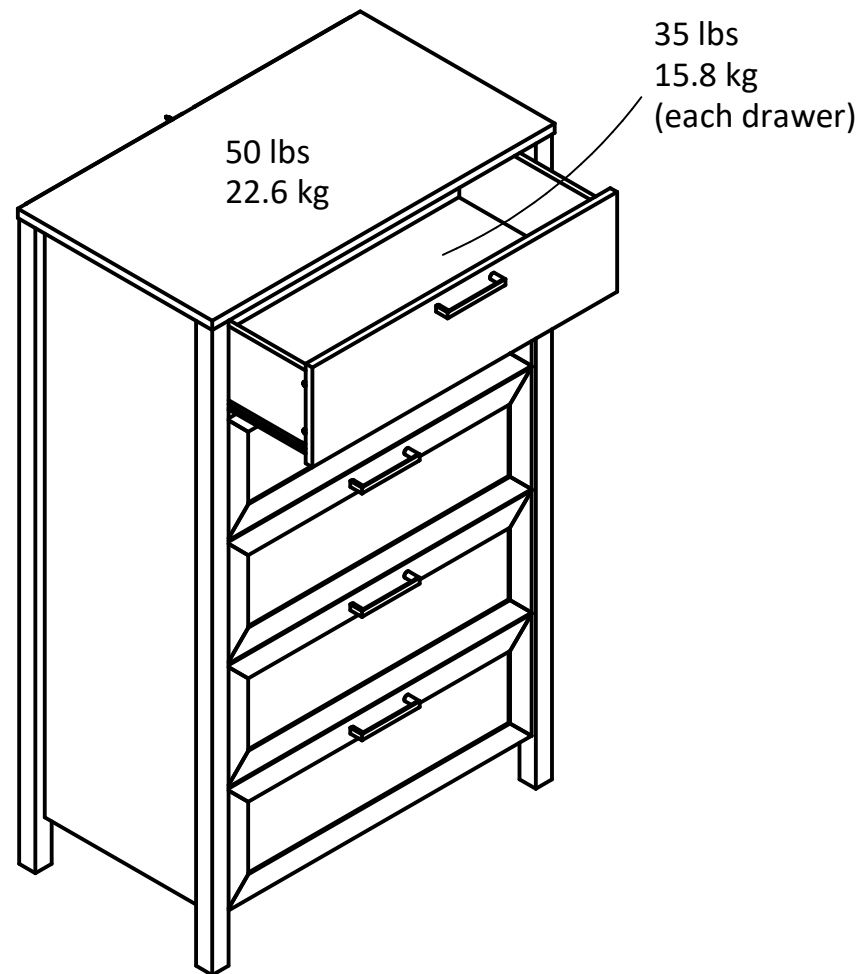

8252335COM

Interior Drawer dimensions:
26.20 in. (66.5 cm) W
5.89 in. (14.9 cm) H
12.97 in. (32.9 cm) D
1.16 cubic feet each drawer

Overall Product Size:
31.48"W x 17.87"D x 52.32"H
80.0cm W x 45.4cm D x 132.9cm H

Wood Breakdown: 92%
Total storage: 5.8 cubic feet

Maximum Weight Capacities
Unit Weight: 105 lbs. (47.6 kg)