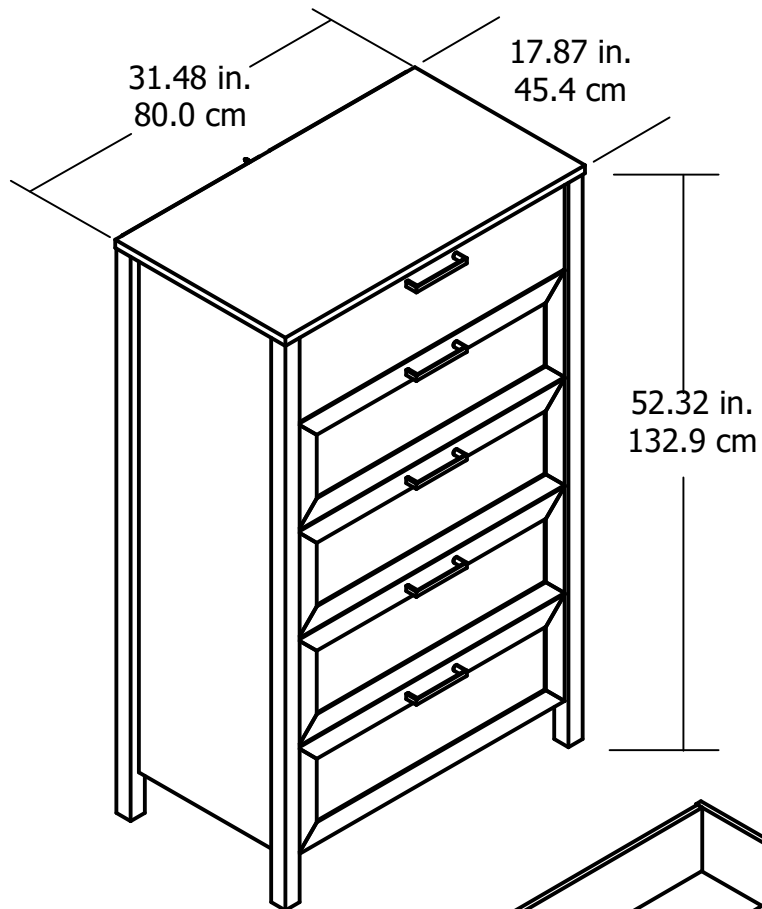

8252335COM

Interior Drawer dimensions:
26.20 in. (66.5 cm) W
5.89 in. (14.9 cm) H
12.97 in. (32.9 cm) D
1.16 cubic feet each drawer

Overall Product Size:
31.48"W x 17.87"D x 52.32"H
80.0cm W x 45.4cm D x 132.9cm H

Wood Breakdown: 92%
Total storage: 5.8 cubic feet

Maximum Weight Capacities
Unit Weight: 105 lbs. (47.6 kg)